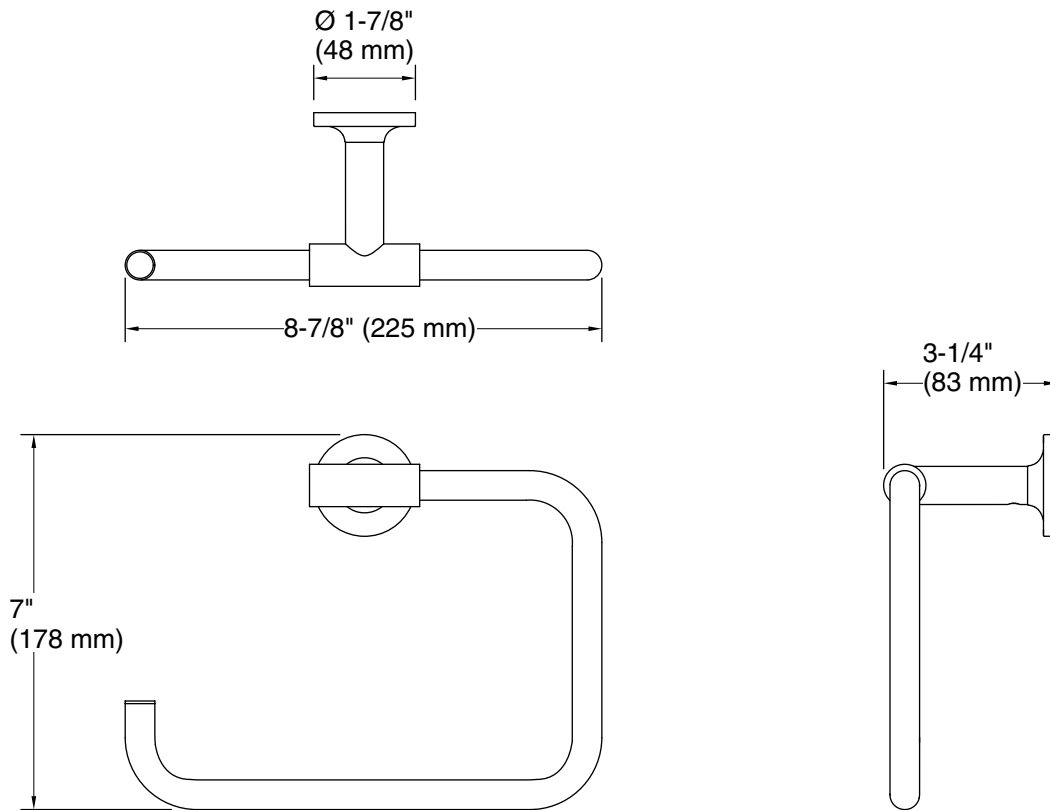

## Technical Information

All product dimensions are nominal.

Installation Type: Wall-mount

Material: Metal