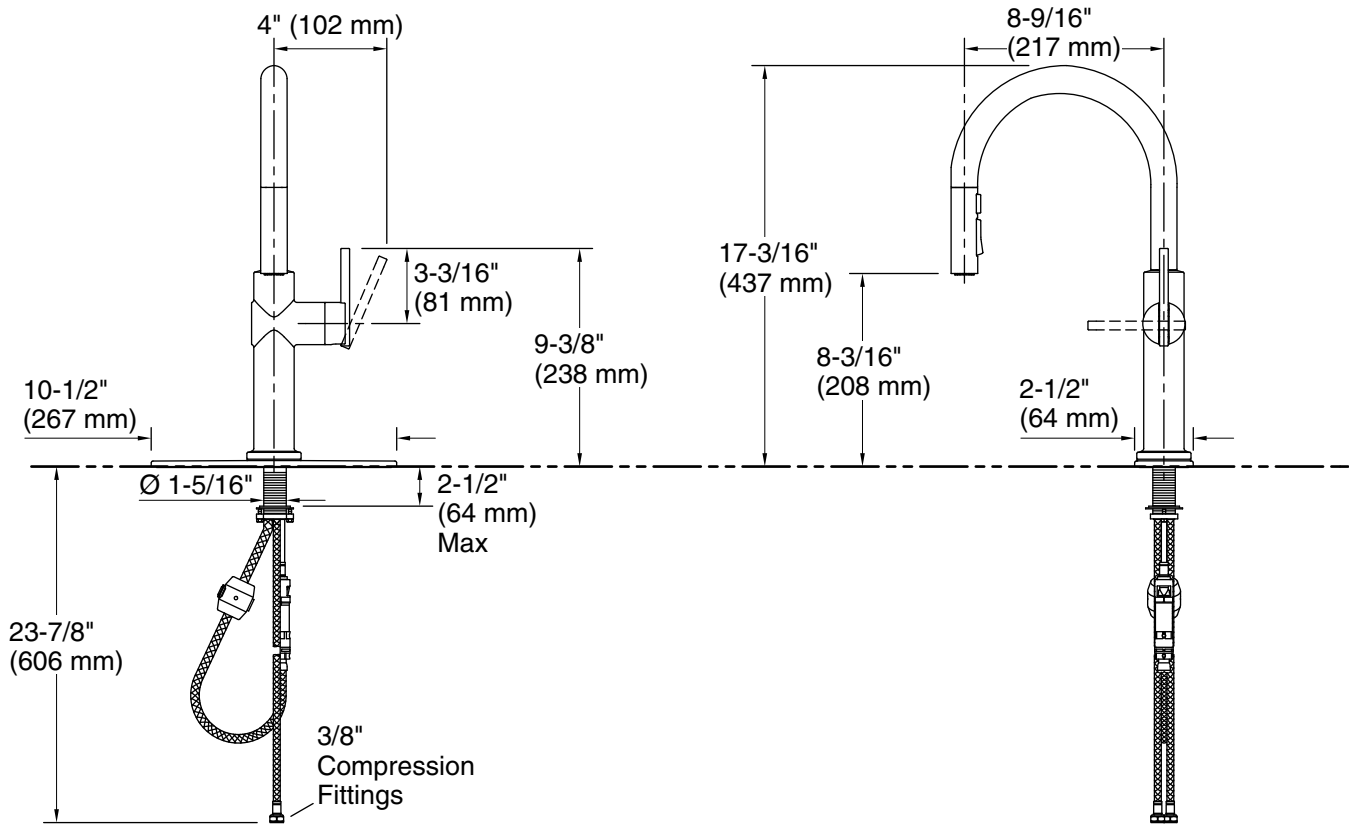

Features

- Three-function pull-down sprayhead with touch control allows you to switch between aerated stream, ring spray and Boost technology
- Boost technology increases the flow rate by 30% with the press of a button. Use Boost with stream for faster filling or with ring spray for more powerful cleaning
- ProMotion® technology's light, quiet braided hose and swiveling ball joint make the pull-down sprayhead easier and more comfortable to use
- MasterClean™ sprayface features an easy-to-clean surface that withstands mineral buildup
- High-arch spout offers vertical clearance for tall cookware and pitchers
- Single lever handle makes adjusting water temperature easy.
- 1.5 gpm (5.7 lpm) maximum flow rate at 60 psi (4.14 bar)
- Temperature memory allows faucet to be turned on and off at the temperature set during prior usage
- KOHLER® ceramic disc valves exceed industry longevity standards for a lifetime of durable performance
- DockNetik® secure docking system locks sprayhead into place when not in use

Optional Products/Accessories

- 1012715 Kitchen Faucet Deep Rough-In Kit

ADA **CSA B651**

Codes/Standards

ASME A112.18.1/CSA B125.1
 NSF/ANSI/CAN 61
 NSF/ANSI/CAN 372
 All applicable US Federal and State material regulations
 DOE - Energy Policy Act 1992
 California Energy Commission (CEC)
 ADA
 ICC/ANSI A117.1
 CSA B651

Technical Information

All product dimensions are nominal.

Drain included: No

Spout:

Spout reach: 8-9/16" (217 mm)

Pressure/fixture Supply Requirements

Fixture pressure max (static): 125 psi (861.8 kPa)

Fixture pressure min (static): 20 psi (137.9 kPa)