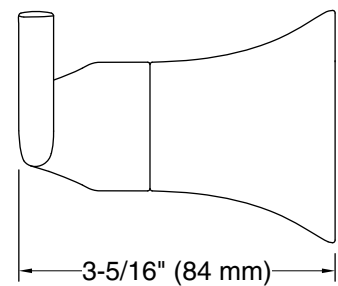

Color	Code	Description
	CP	Polished Chrome
	BN	Vibrant® Brushed Nickel
	BL	Matte Black

Technical Information

All product dimensions are nominal.

Material: Zinc