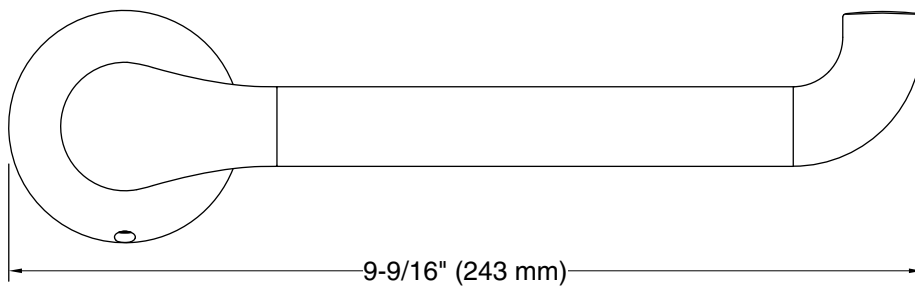

Color	Code	Description
	CP	Polished Chrome
	BN	Vibrant® Brushed Nickel
	BL	Matte Black

Technical Information

All product dimensions are nominal.

Material: Zinc